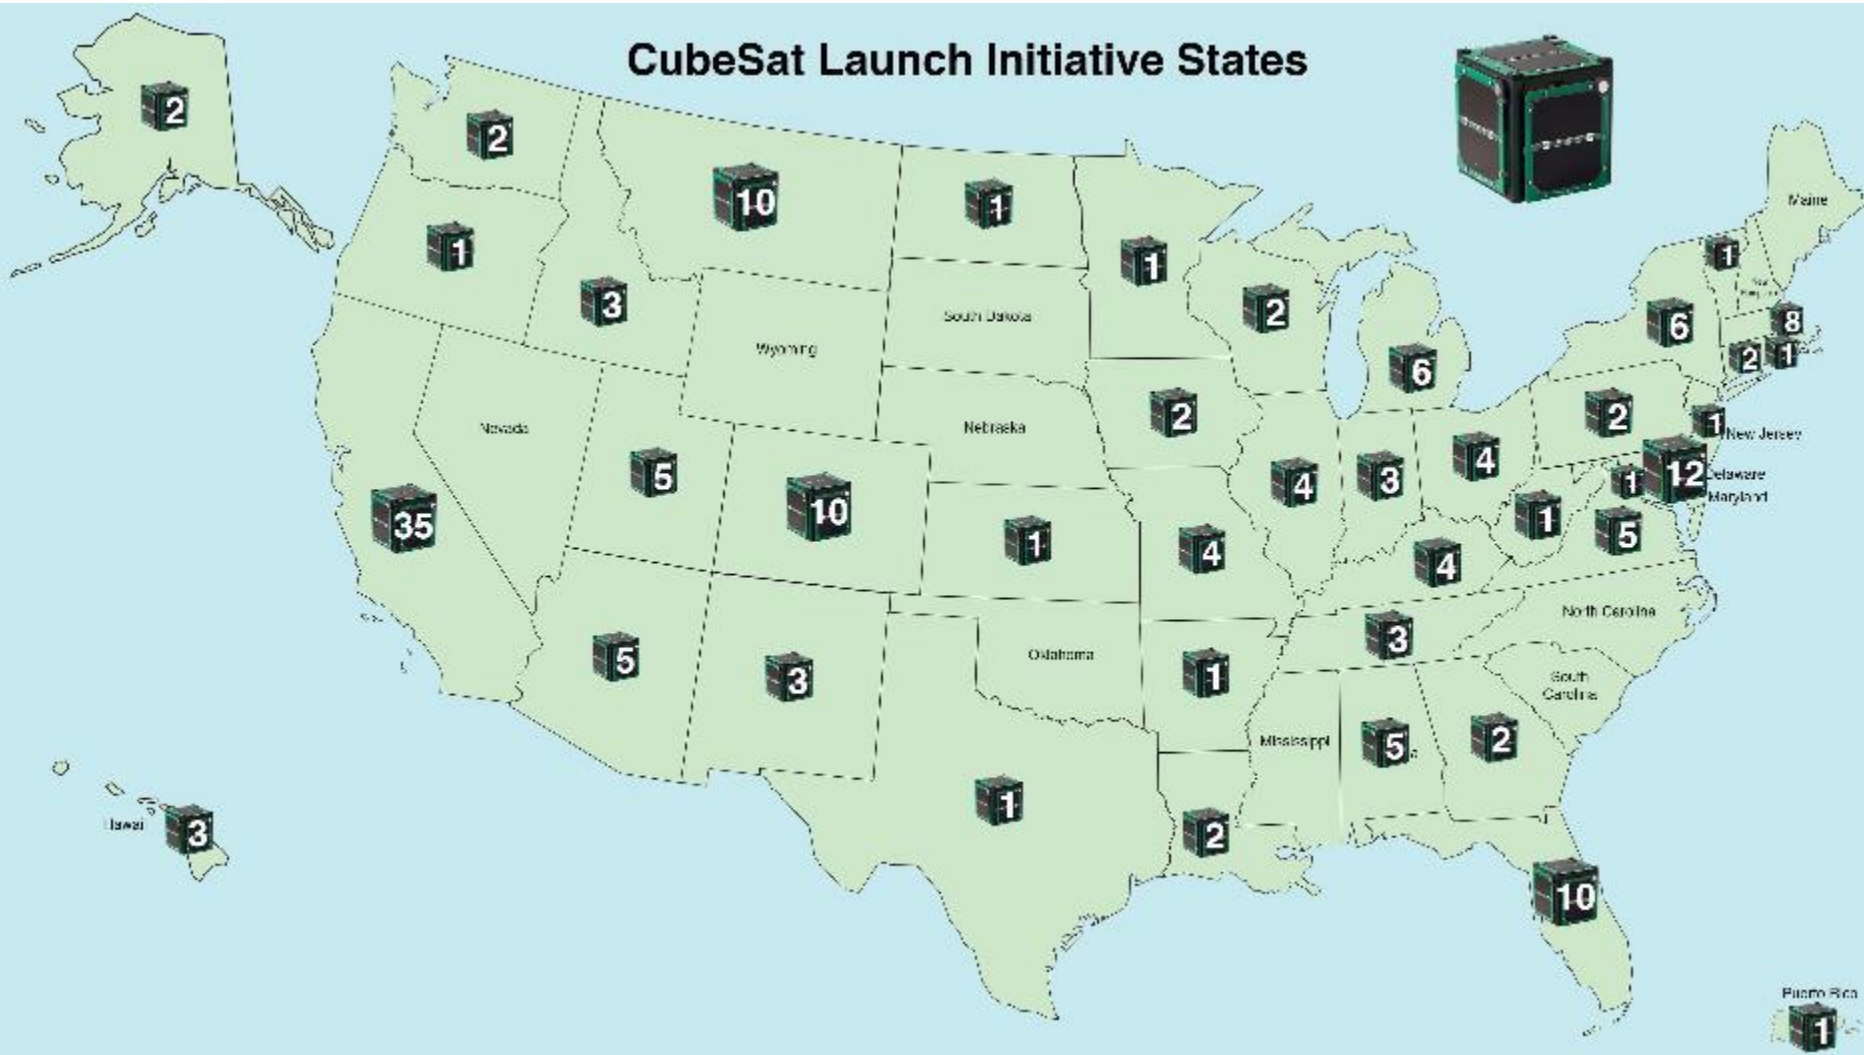

## NASA Assigns CubeSats to Manifested Launches

- NASA manifests CubeSat as auxiliary payload on available flights (bundled into ELaNa mission complements)
- NASA funds launch service and mission integration effort
- NASA analyzes CubeSat design to ensure proper use of the space environment, satisfaction of reentry requirements, and to verify that satellite will do no harm
- Cooperative Research and Development Agreement executed between NASA and Selectee

# 2009–2019 CSLI Selections

176 Projects – 93 Organizations – 39 States

## CubeSat Launch Initiative States