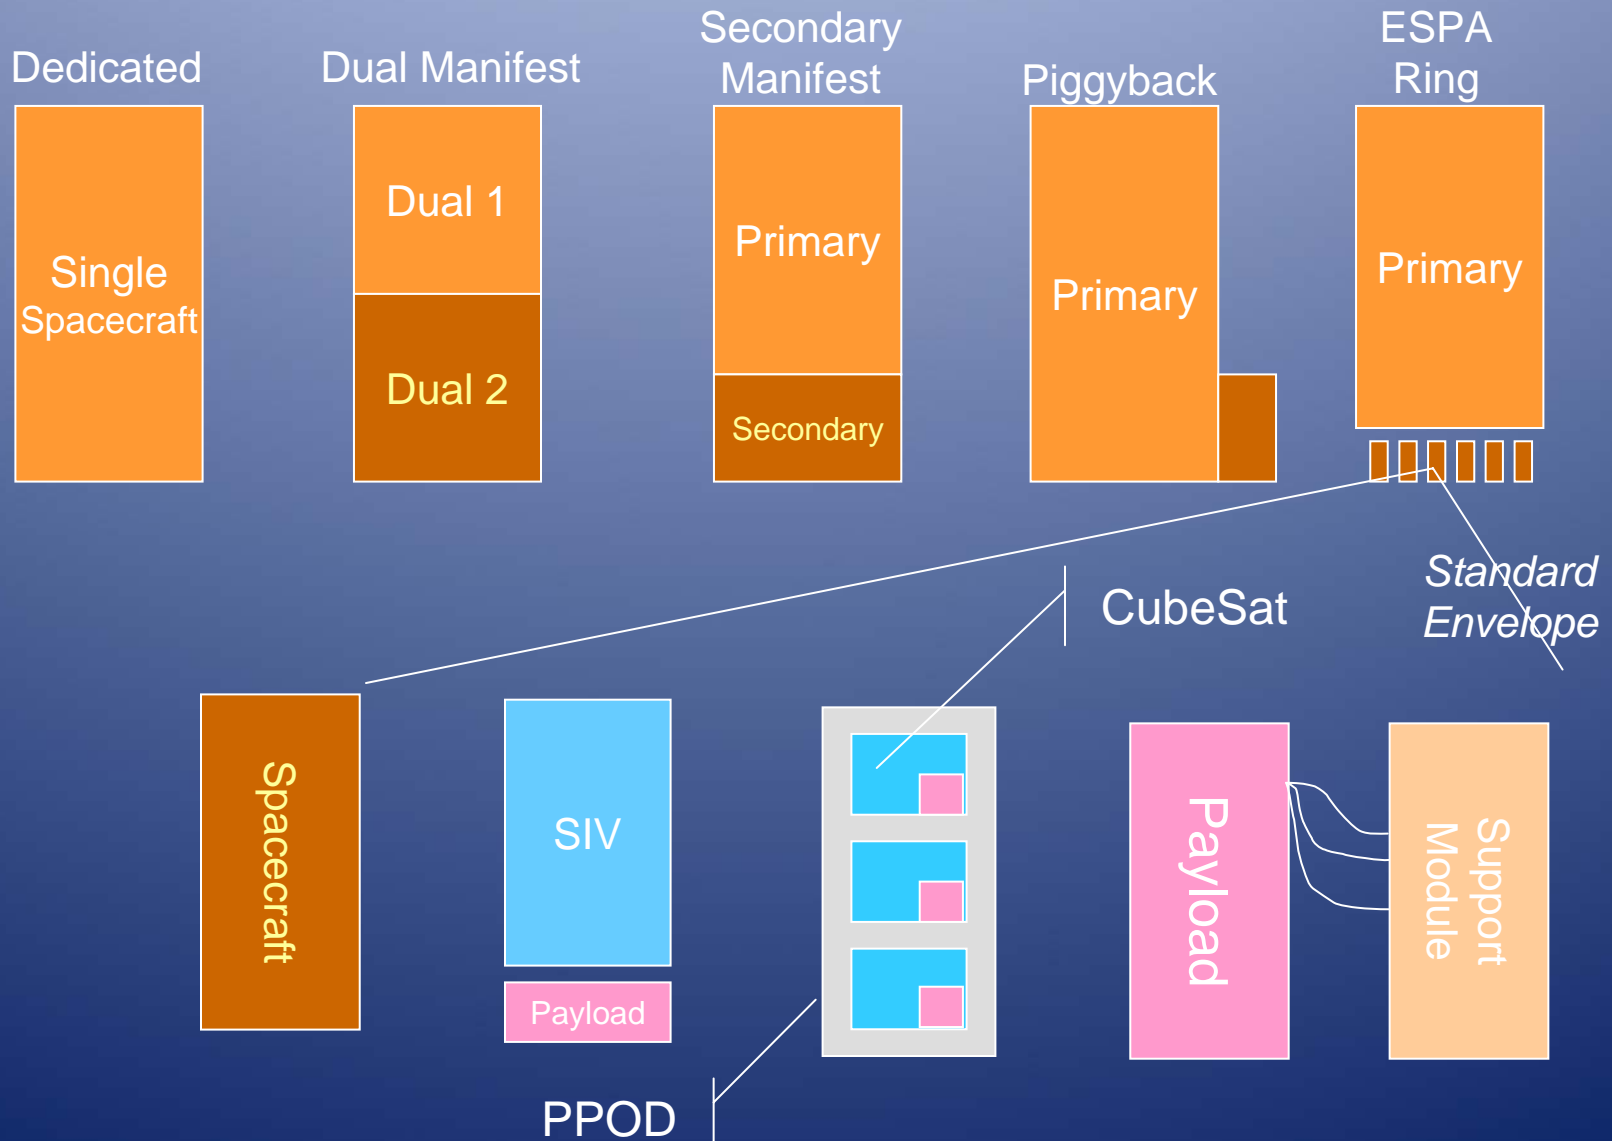

Access Options for Tech Experiments

Excerpt from "Form Follows Function: A Pragmatic Approach to Access-To-Space (ATS) for Space Technology Experiments"
MacNeal/Herrell 2008 IEEE Aerospace Conference

Herrell, 2008 Cubesat Workshop, Logan, Utah