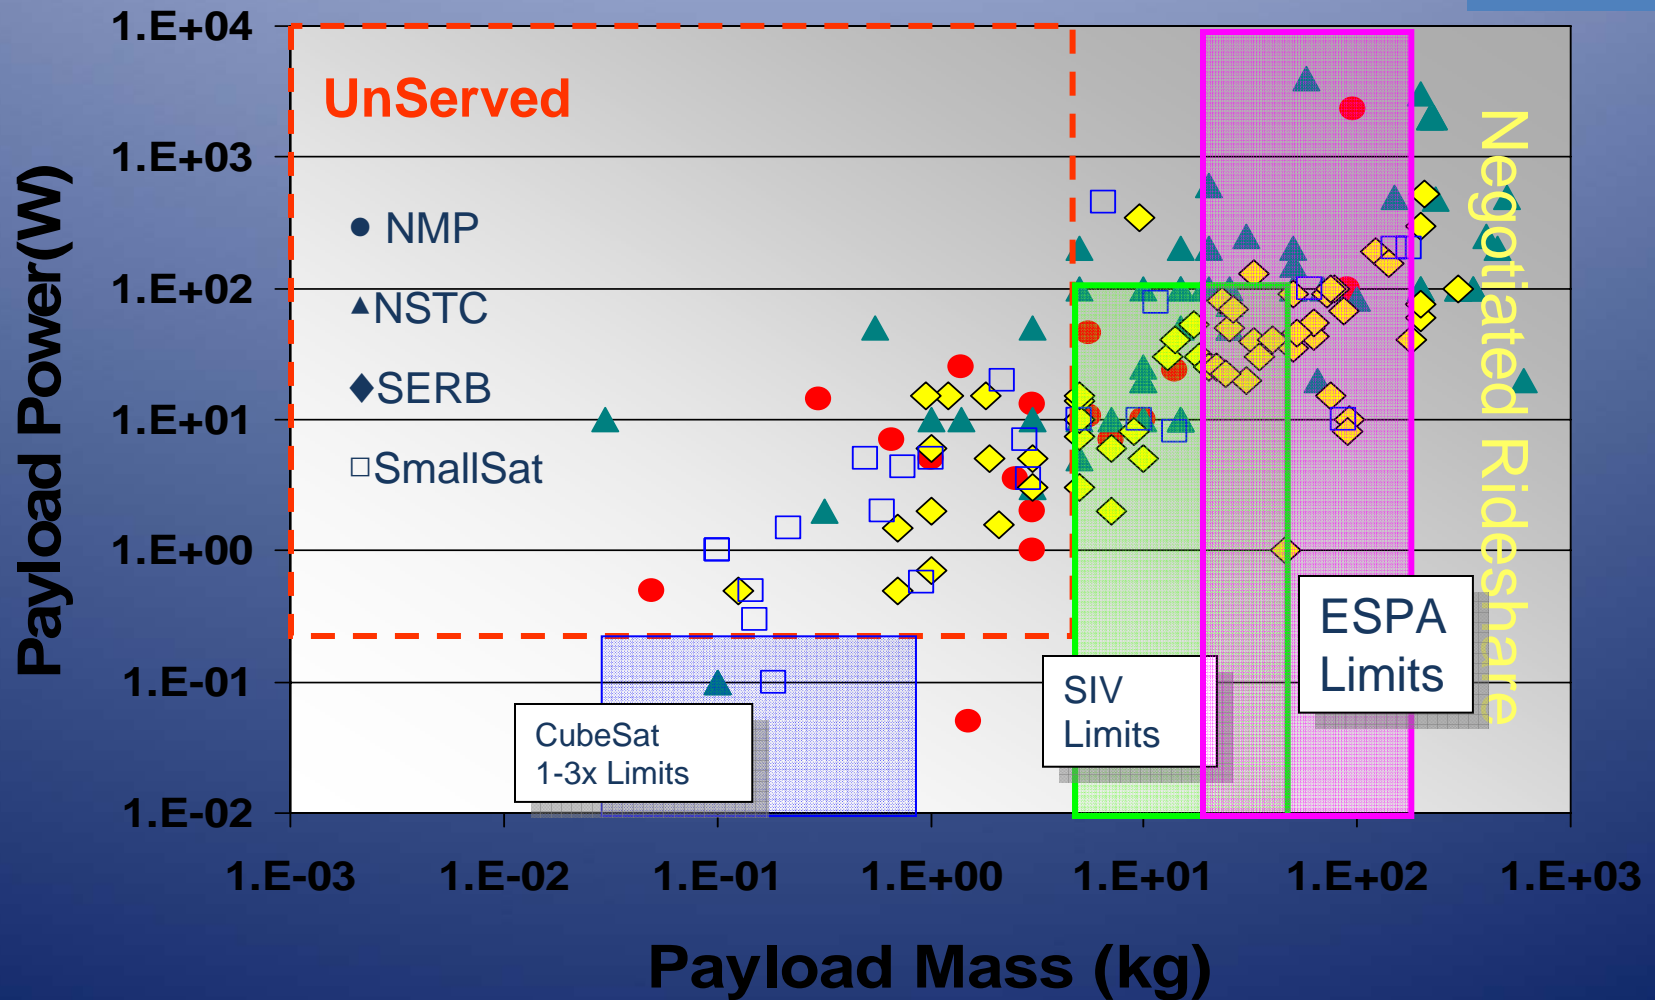

Payload Survey

Mass/Power Correlation