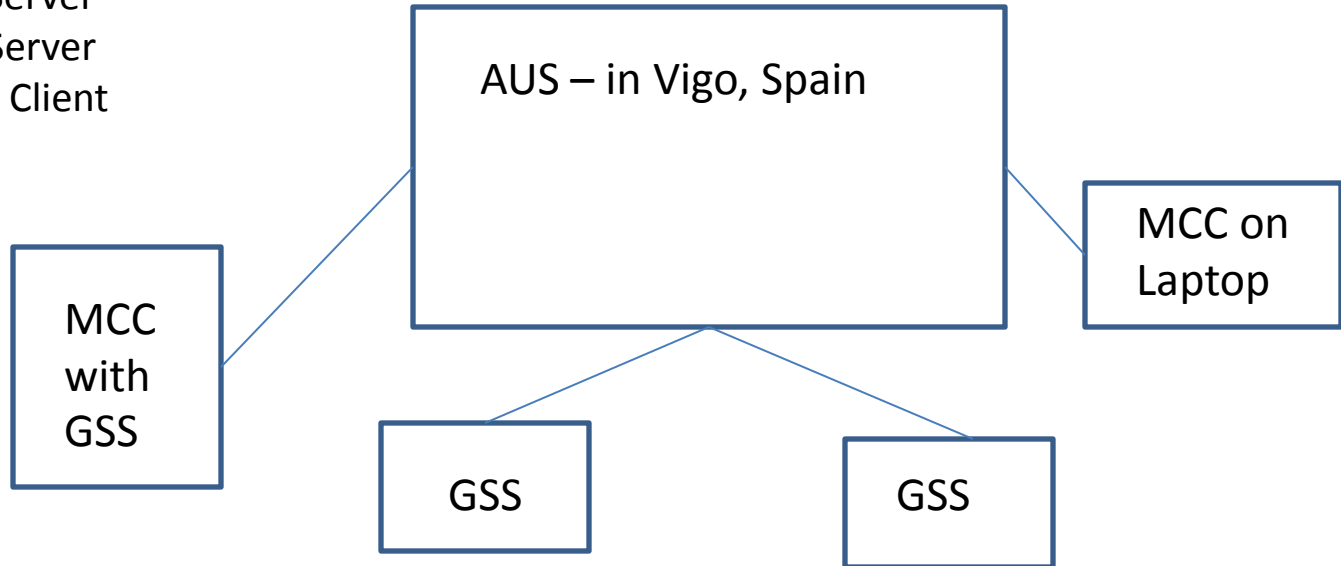

# Travel to El Paso

# Where Are Rebels (without millions of dollars) Headed?

- 144 MHz, 400 MHz, 1,200Bps -> GHz, 9,600Bps
- Inexpensive Rotor Controllers
- Inexpensive Radios
- Software Modems

# GENSO Network Details

- \*AUS = Authentication Server
- \*GSS = Ground Station Server
- \*MCC = Mission Control Client

One MCC will be assigned for each GENSO registered spacecraft when fully functional

All GSS receive and distribute a piece of the puzzle but only one MCC sees the entire picture. Since the GSS is tied to a physical ground station, it only sees what is available during a pass whereas the MCC has access to the aggregate of all downloaded data.